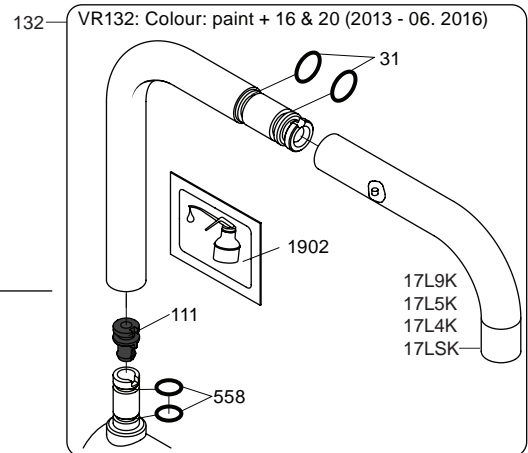

Colour: 02, 04, 05, 06, 08, 09, 12, 14, 15, 16, 17,  
18, 19, 20, 21, 25, 27, 60, 62, 63, 65, 66

Cu:  
KV1: Ø10  
KV1US: Ø3/8"  
KV1Q: Ø3/8"

NR.10/L/M:	VR20, VR22, VR273/L/M, VR294, VR295
VR17L4K:	VR15P, VR16L4, VR17L (US Standard)
VR17L5K:	VR15P, VR16L5, VR17L
VR17L9K:	VR15P, VR16L9, VR17L
VR17LSK:	VR15P, VR16LS, VR17L
VR30:	VR15P, VR16L9, VR17L, VR29, 4xVR31, VR35, VR1902 (F40) (and KV1 from 1972 - 1996)
VR132:	VR15P, VR16L9, VR17L, 2xVR31, 2xVR558, VR1902 (2013 - 06. 2016)
VR133:	VR15P, VR16L9, VR17L, VR24, 4xVR31, VR113, VR1902 (1997 - 2012)
VR230:	VR15P, VR16L9, VR17L, 2xVR118, VR229, VR235, 4xVR558, VR1902 (06-2016 -)
VR117K:	VR116, VR117, VR118, 2xVR558, VR1902
VR277K:	VR22, VR269, VR277
VR297/L/M:	VR20, VR22, VR269, VR273/L/M, VR277, VR294, VR295, VR296
VR433:	VR261, VR263, VR440, VR442, 2xVR444

### KV1 Family:

KV1: /250, /300  
KV1L: /250, /300  
KV1M: /250, /300

Date  
Jan. 23

Rev.  
9

Sheet  
SB25.2

500:

500: Ø10  
500US: Ø3/8"

- VR277K: VR22, VR269, VR277
- VR297: VR20, VR22, VR269, VR273, VR277, VR294, VR295, VR296
- VR434: 2xVR444, VR445, 2xVR455, VR502
- NR.10: VR20, VR22, VR273, VR294, VR295