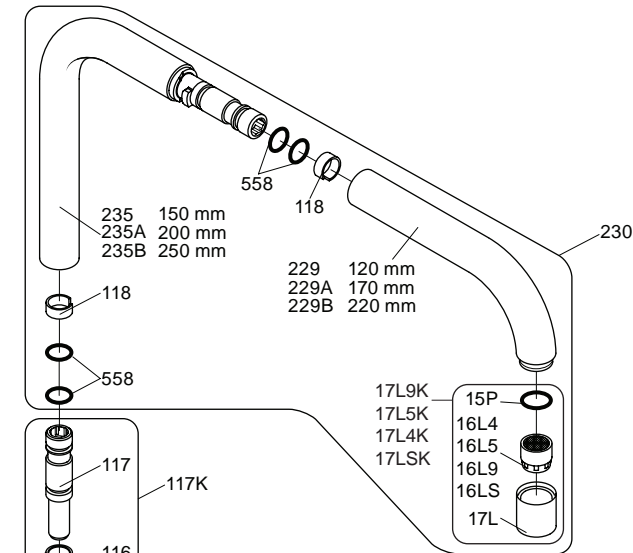

Colour: 02, 04, 05, 06, 08, 09, 12, 14, 15, 16, 17,  
18, 19, 20, 21, 25, 27, 60, 62, 63, 65, 66

Cu:  
KV1: Ø10  
KV1US: Ø3/8"  
KV1Q: Ø3/8"

NR.10/L/M:	VR20, VR22, VR273/L/M, VR294, VR295
VR17L4K:	VR15P, VR16L4, VR17L (US Standard)
VR17L5K:	VR15P, VR16L5, VR17L
VR17L9K:	VR15P, VR16L9, VR17L
VR17LSK:	VR15P, VR16LS, VR17L
VR30:	VR15P, VR16L9, VR17L, VR29, 4xVR31, VR35, VR1902 (F40) (and KV1 from 1972 - 1996)
VR132:	VR15P, VR16L9, VR17L, 2xVR31, 2xVR558, VR1902 (2013 - 06. 2016)
VR133:	VR15P, VR16L9, VR17L, VR24, 4xVR31, VR113, VR1902 (1997 - 2012)
VR230:	VR15P, VR16L9, VR17L, 2xVR118, VR229, VR235, 4xVR558, VR1902 (06-2016 -)
VR117K:	VR116, VR117, VR118, 2xVR558, VR1902
VR277K:	VR22, VR269, VR277
VR297/L/M:	VR20, VR22, VR269, VR273/L/M, VR277, VR294, VR295, VR296
VR433:	VR261, VR263, VR440, VR442, 2xVR444

### KV1 Family:

KV1: /250, /300  
KV1L: /250, /300  
KV1M: /250, /300

Date  
Jan. 23

Rev.  
9

Sheet  
SB25.2

500:

500: Ø10  
500US: Ø3/8"

- VR277K: VR22, VR269, VR277
- VR297: VR20, VR22, VR269, VR273, VR277, VR294, VR295, VR296
- VR434: 2xVR444, VR445, 2xVR455, VR502
- NR.10: VR20, VR22, VR273, VR294, VR295

## VOLA 500/M/L

Date  
Jan. 23

Rev.  
4

Sheet  
SB 4.1