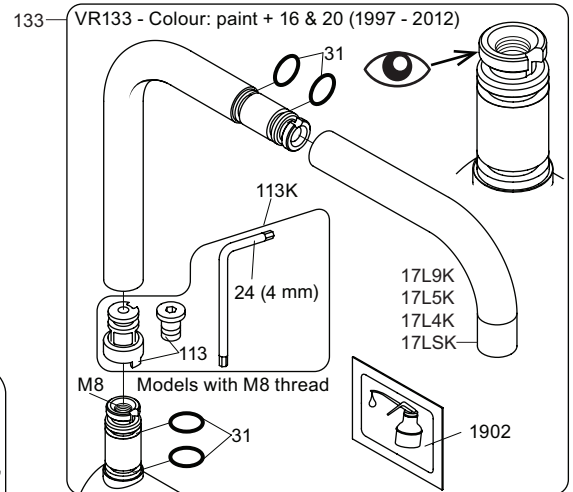

Colour: 02, 04, 05, 06, 08, 09, 12, 14, 15, 16, 17,
18, 19, 20, 21, 25, 27, 60, 62, 63, 65, 66

- NR.10/L/M: VR20, VR22, VR273/L/M, VR294, VR295
 VR17L4K: VR15P, VR16L4, VR17L (US Standard)
 VR17L5K: VR15P, VR16L5, VR17L
 VR17L9K: VR15P, VR16L9, VR17L
 VR17LSK: VR15P, VR16LS, VR17L
 VR30: VR15P, VR16L9, VR17L, VR29, 4xVR31, VR35, VR1902 (F40) (and KV1 from 1972 - 1996)
 VR132: VR15P, VR16L9, VR17L, 2xVR31, 2xVR558, VR1902 (2013 - 06. 2016)
 VR133: VR15P, VR16L9, VR17L, VR24, 4xVR31, VR113, VR1902 (1997 - 2012)
 VR230: VR15P, VR16L9, VR17L, 2xVR118, VR229, VR235, 4xVR558, VR1902 (06-2016 -)
 VR117K: VR116, VR117, VR118, 2xVR558, VR1902
 VR277K: VR22, VR269, VR277
 VR297/L/M: VR20, VR22, VR269, VR273/L/M, VR277, VR294, VR295, VR296
 VR433: VR261, VR263, VR440, VR442, 2xVR444

vola
 Lunavej 2
 DK-8700 Horsens
 Tlf : + 45 7023 5500
 sales@vola.com
 www.vola.com

KV1 Family:

KV1: /250, /300
 KV1L: /250, /300
 KV1M: /250, /300

Date
 Jan. 23

Rev.
 9

Sheet
 SB25.2