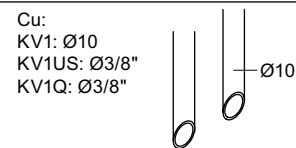

Colour: 02, 04, 05, 06, 08, 09, 12, 14, 15, 16, 17,
18, 19, 20, 21, 25, 27, 60, 62, 63, 65, 66

- NR.10/L/M: VR20, VR22, VR273/L/M, VR294, VR295
 VR17L4K: VR15P, VR16L4, VR17L (US Standard)
 VR17L5K: VR15P, VR16L5, VR17L
 VR17L9K: VR15P, VR16L9, VR17L
 VR17LSK: VR15P, VR16LS, VR17L
 VR30: VR15P, VR16L9, VR17L, VR29, 4xVR31, VR35, VR1902 (F40) (and KV1 from 1972 - 1996)
 VR132: VR15P, VR16L9, VR17L, 2xVR31, 2xVR558, VR1902 (2013 - 06. 2016)
 VR133: VR15P, VR16L9, VR17L, VR24, 4xVR31, VR113, VR1902 (1997 - 2012)
 VR230: VR15P, VR16L9, VR17L, 2xVR118, VR229, VR235, 4xVR558, VR1902 (06-2016 -)
 VR117K: VR116, VR117, VR118, 2xVR558, VR1902
 VR277K: VR22, VR269, VR277
 VR297/L/M: VR20, VR22, VR269, VR273/L/M, VR277, VR294, VR295, VR296
 VR433: VR261, VR263, VR440, VR442, 2xVR444