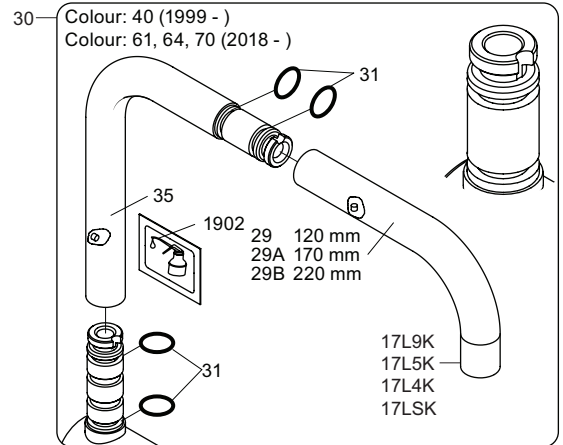

Colour: 02, 04, 05, 06, 08, 09, 12, 14, 15, 16, 17,
18, 19, 20, 21, 25, 27, 60, 62, 63, 65, 66

- NR.10/L/M: VR20, VR22, VR273/L/M, VR294, VR295
 VR17L4K: VR15P, VR16L4, VR17L (US Standard)
 VR17L5K: VR15P, VR16L5, VR17L
 VR17L9K: VR15P, VR16L9, VR17L
 VR17LSK: VR15P, VR16LS, VR17L
 VR30: VR15P, VR16L9, VR17L, VR29, 4xVR31, VR35, VR1902 (F40) (and KV1 from 1972 - 1996)
 VR132: VR15P, VR16L9, VR17L, 2xVR31, 2xVR558, VR1902 (2013 - 06. 2016)
 VR133: VR15P, VR16L9, VR17L, VR24, 4xVR31, VR113, VR1902 (1997 - 2012)
 VR230: VR15P, VR16L9, VR17L, 2xVR118, VR229, VR235, 4xVR558, VR1902 (06-2016 -)
 VR117K: VR116, VR117, VR118, 2xVR558, VR1902
 VR277K: VR22, VR269, VR277
 VR297/L/M: VR20, VR22, VR269, VR273/L/M, VR277, VR294, VR295, VR296
 VR433: VR261, VR263, VR440, VR442, 2xVR444

vola
 Lunavej 2
 DK-8700 Horsens
 Tlf : + 45 7023 5500
 sales@vola.com
 www.vola.com

KV1 Family:

KV1: /250, /300
 KV1L: /250, /300
 KV1M: /250, /300

Date
 Jan. 23

Rev.
 9

Sheet
 SB25.2