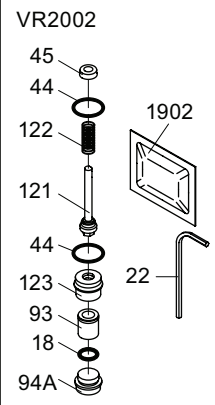

DK - SE: PEX1
NO: PEX1GL

- NR13: VR20D, VR1275, VR1374, VR1376, VR2273, VR5269
 VR010D: VR623, VR624D
 VR1395+: 6xVR598, 2xVR1390+, 8xVR1392+, 8xVR1393+
 VR1398: 4xVR598, 2xVR1361, VR1383, 4xVR1394
 VR2002: VR18, VR22, 2xVR44, VR45, VR93, VR 94A, VR121, VR122, VR123, VR1902