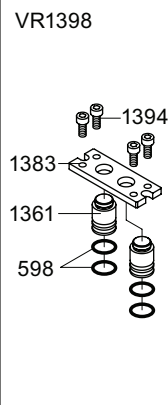

DK - SE: PEX1
NO: PEX1GL

- NR13: VR20D, VR1275, VR1374, VR1376, VR2273, VR5269
 VR010D: VR623, VR624D
 VR1395+: 6xVR598, 2xVR1390+, 8xVR1392+, 8xVR1393+
 VR1398: 4xVR598, 2xVR1361, VR1383, 4xVR1394
 VR2002: VR18, VR22, 2xVR44, VR45, VR93, VR 94A, VR121, VR122, VR123, VR1902