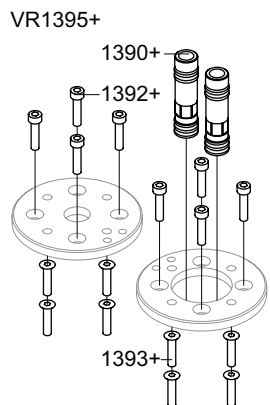

DK - SE: PEX1
NO: PEX1GL

- NR13: VR20D, VR1275, VR1374, VR1376, VR2273, VR5269
 VR010D: VR623, VR624D
 VR1395+: 6xVR598, 2xVR1390+, 8xVR1392+, 8xVR1393+
 VR1398: 4xVR598, 2xVR1361, VR1383, 4xVR1394
 VR2002: VR18, VR22, 2xVR44, VR45, VR93, VR 94A, VR121, VR122, VR123, VR1902