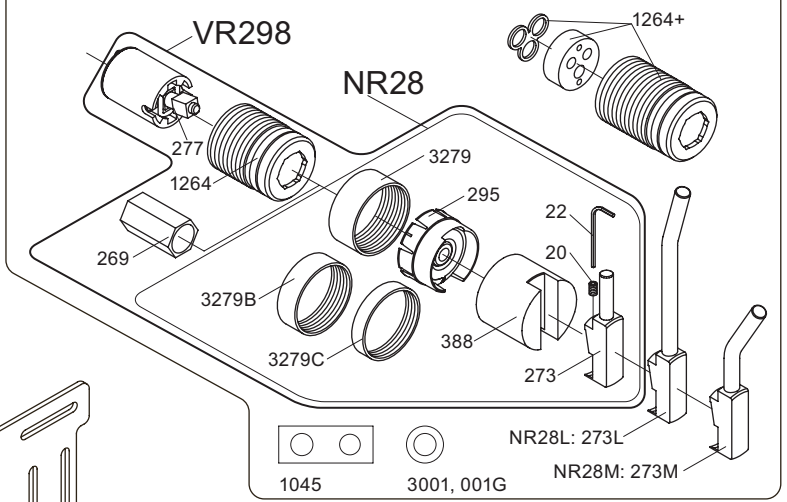

Available parts

100X

200V

300

NR18: VR20, VR22, VR269, VR273, VR275, VR378, VR3279, VR3279B, VR3279C
 VR277K: VR22, VR269, VR277

vola
 Lunavej 2
 DK-8700 Horsens
 Tlf : + 45 7023 5500
 sales@vola.com
 www.vola.com

VOLA 100
 100X, 200V, 300

Date	Feb. 10
Rev.	3
Sheet	SB 1.2