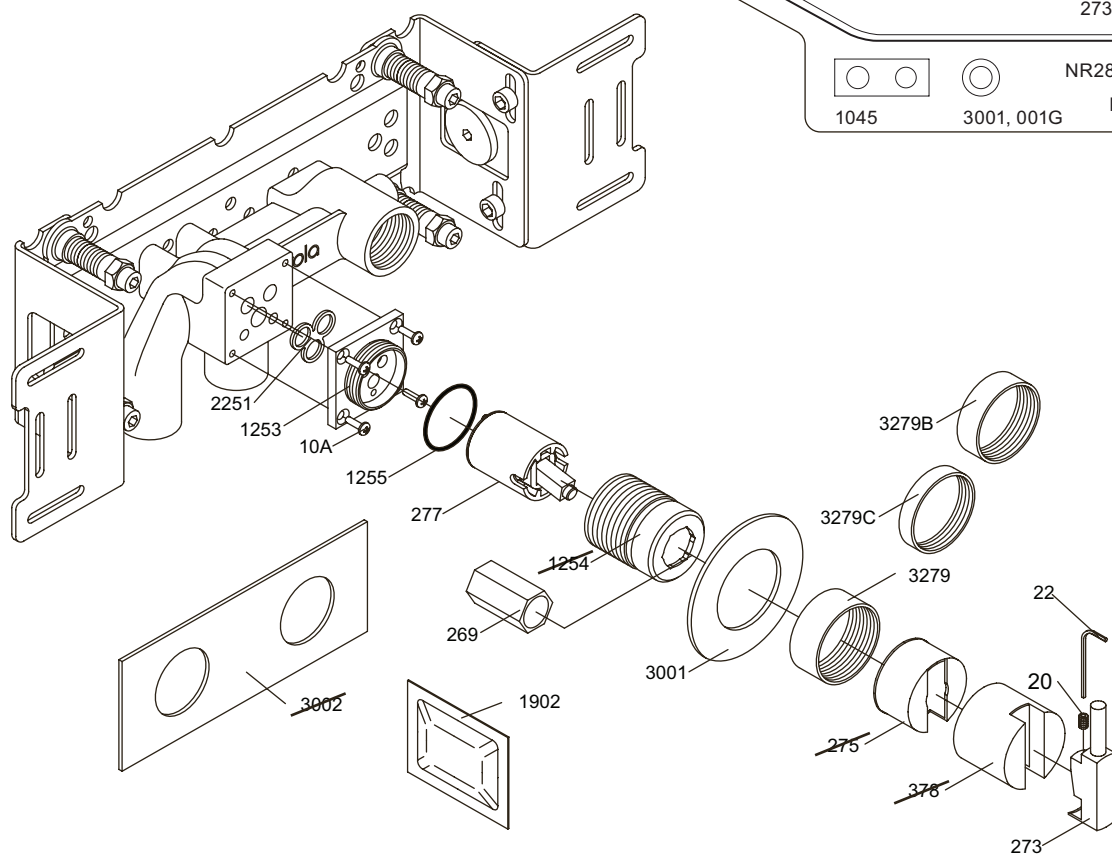

Available parts

100X

200V

300

NR18: VR20, VR22, VR269, VR273, VR275, VR378, VR3279, VR3279B, VR3279C
 VR277K: VR22, VR269, VR277

vola
 Lunavej 2
 DK-8700 Horsens
 Tlf : + 45 7023 5500
 sales@vola.com
 www.vola.com

VOLA 100
 100X, 200V, 300

Date	Feb. 10
Rev.	3
Sheet	SB 1.2